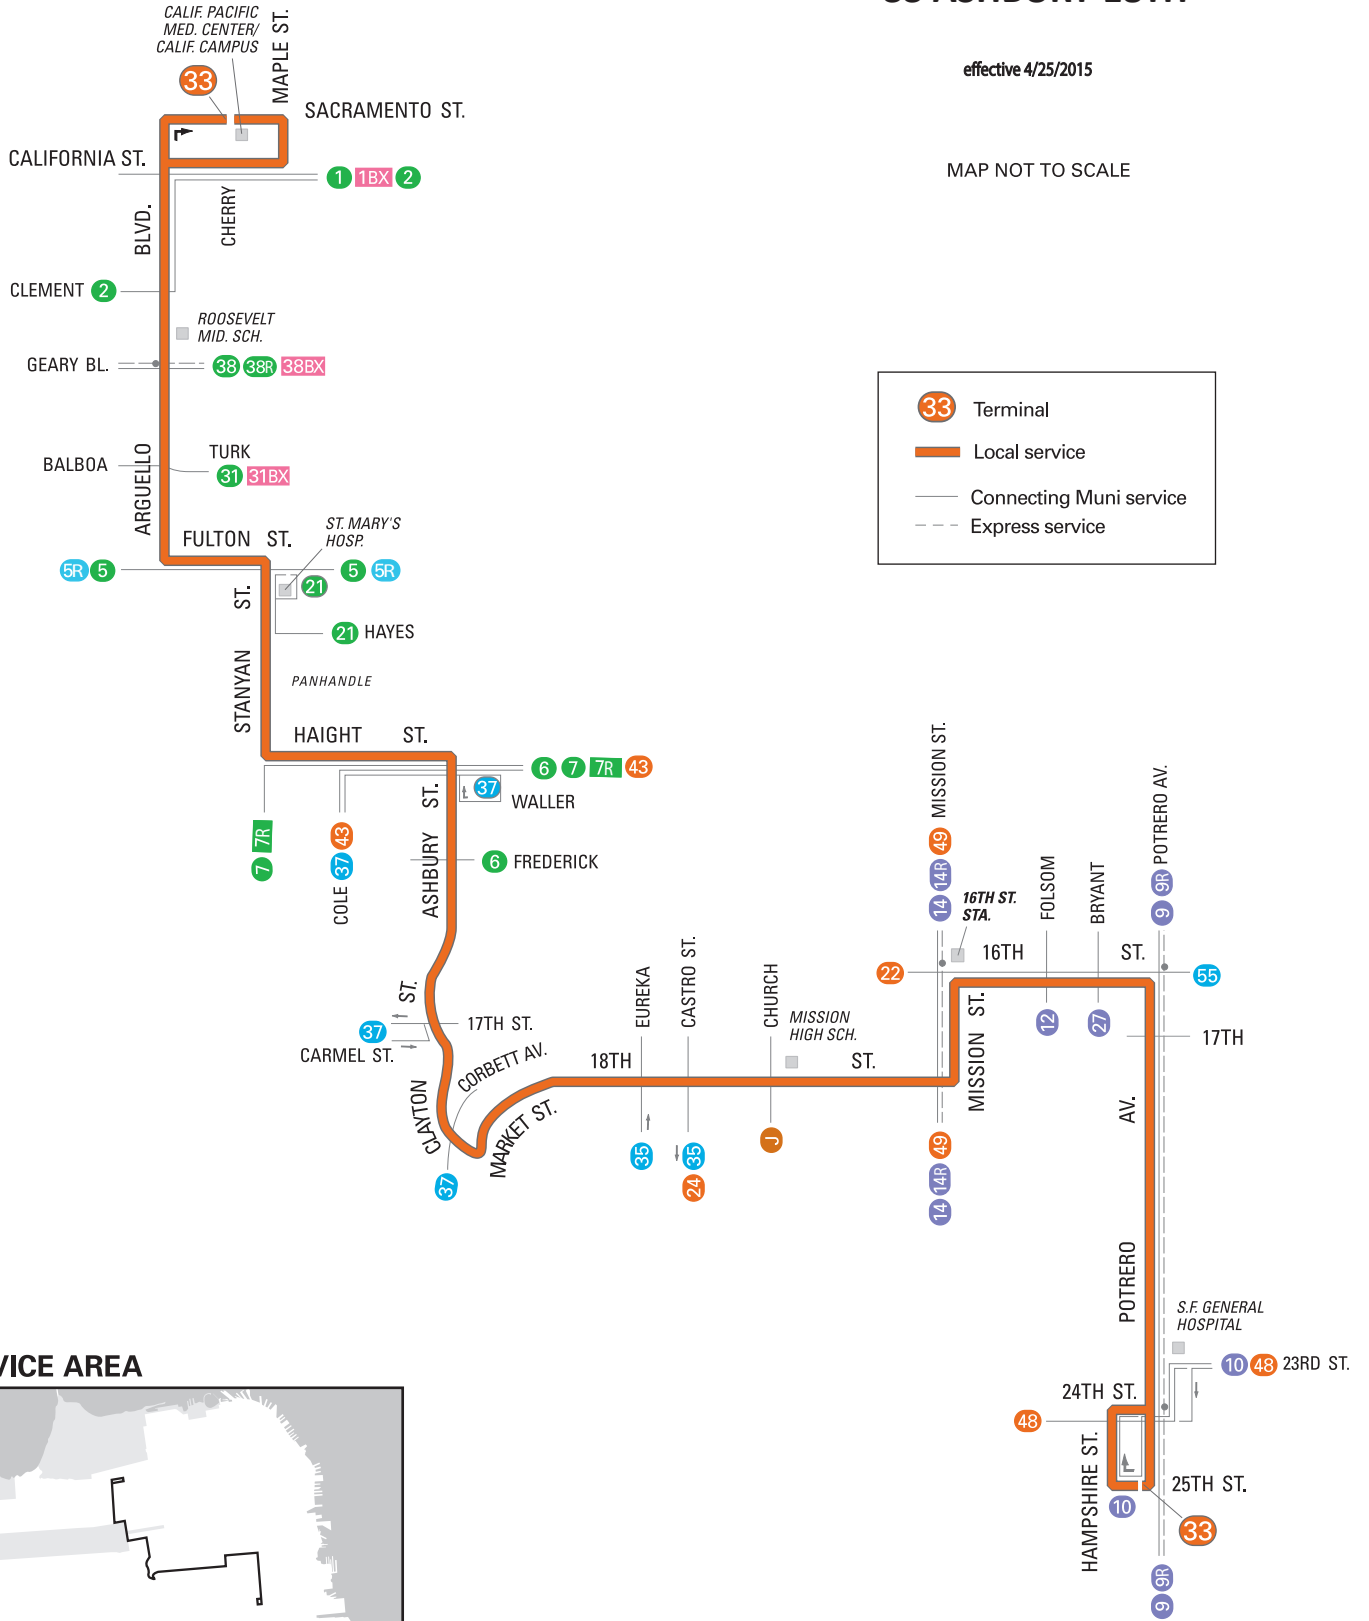

33 ASHBURY-18TH

effective 4/25/2015

MAP NOT TO SCALE

33	Terminal
	Local service
	Connecting Muni service
	Express service

SERVICE AREA

SAN FRANCISCO