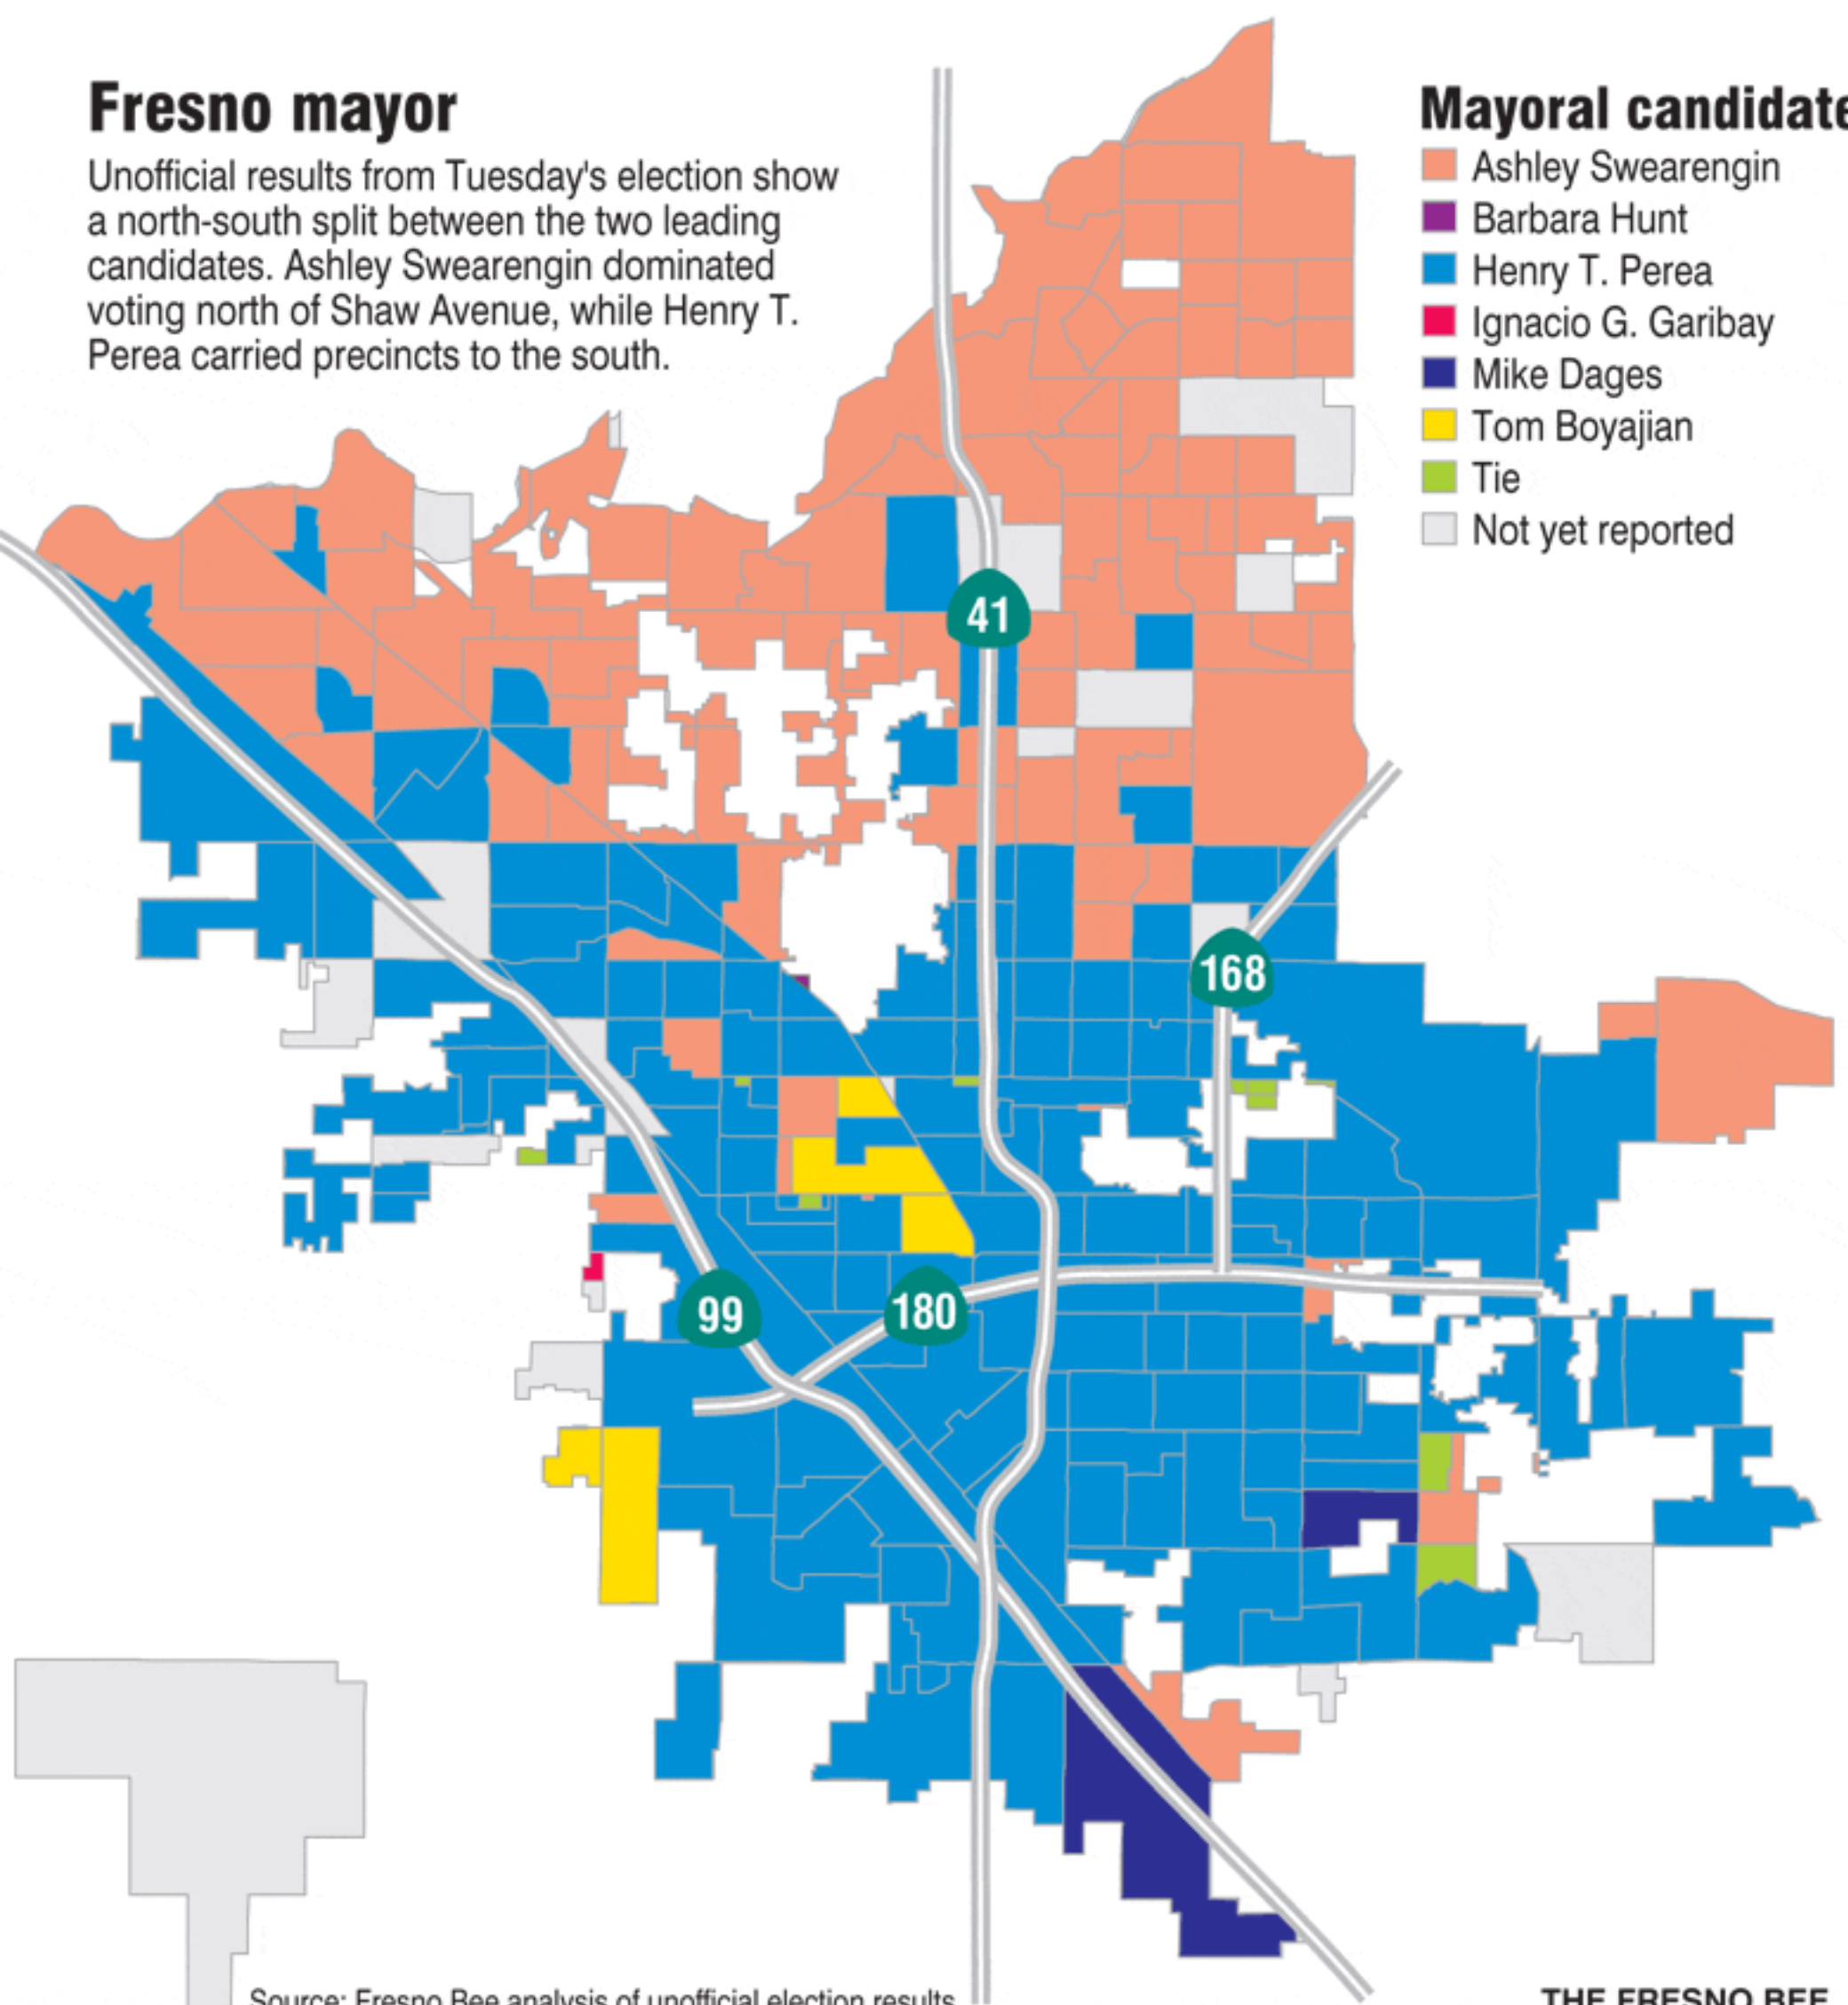

Fresno mayor

Unofficial results from Tuesday's election show a north-south split between the two leading candidates. Ashley Swearengin dominated voting north of Shaw Avenue, while Henry T. Perea carried precincts to the south.

Mayoral candidates

- Ashley Swearengin
- Barbara Hunt
- Henry T. Perea
- Ignacio G. Garibay
- Mike Dages
- Tom Boyajian
- Tie
- Not yet reported

Source: Fresno Bee analysis of unofficial election results.

THE FRESNO BEE