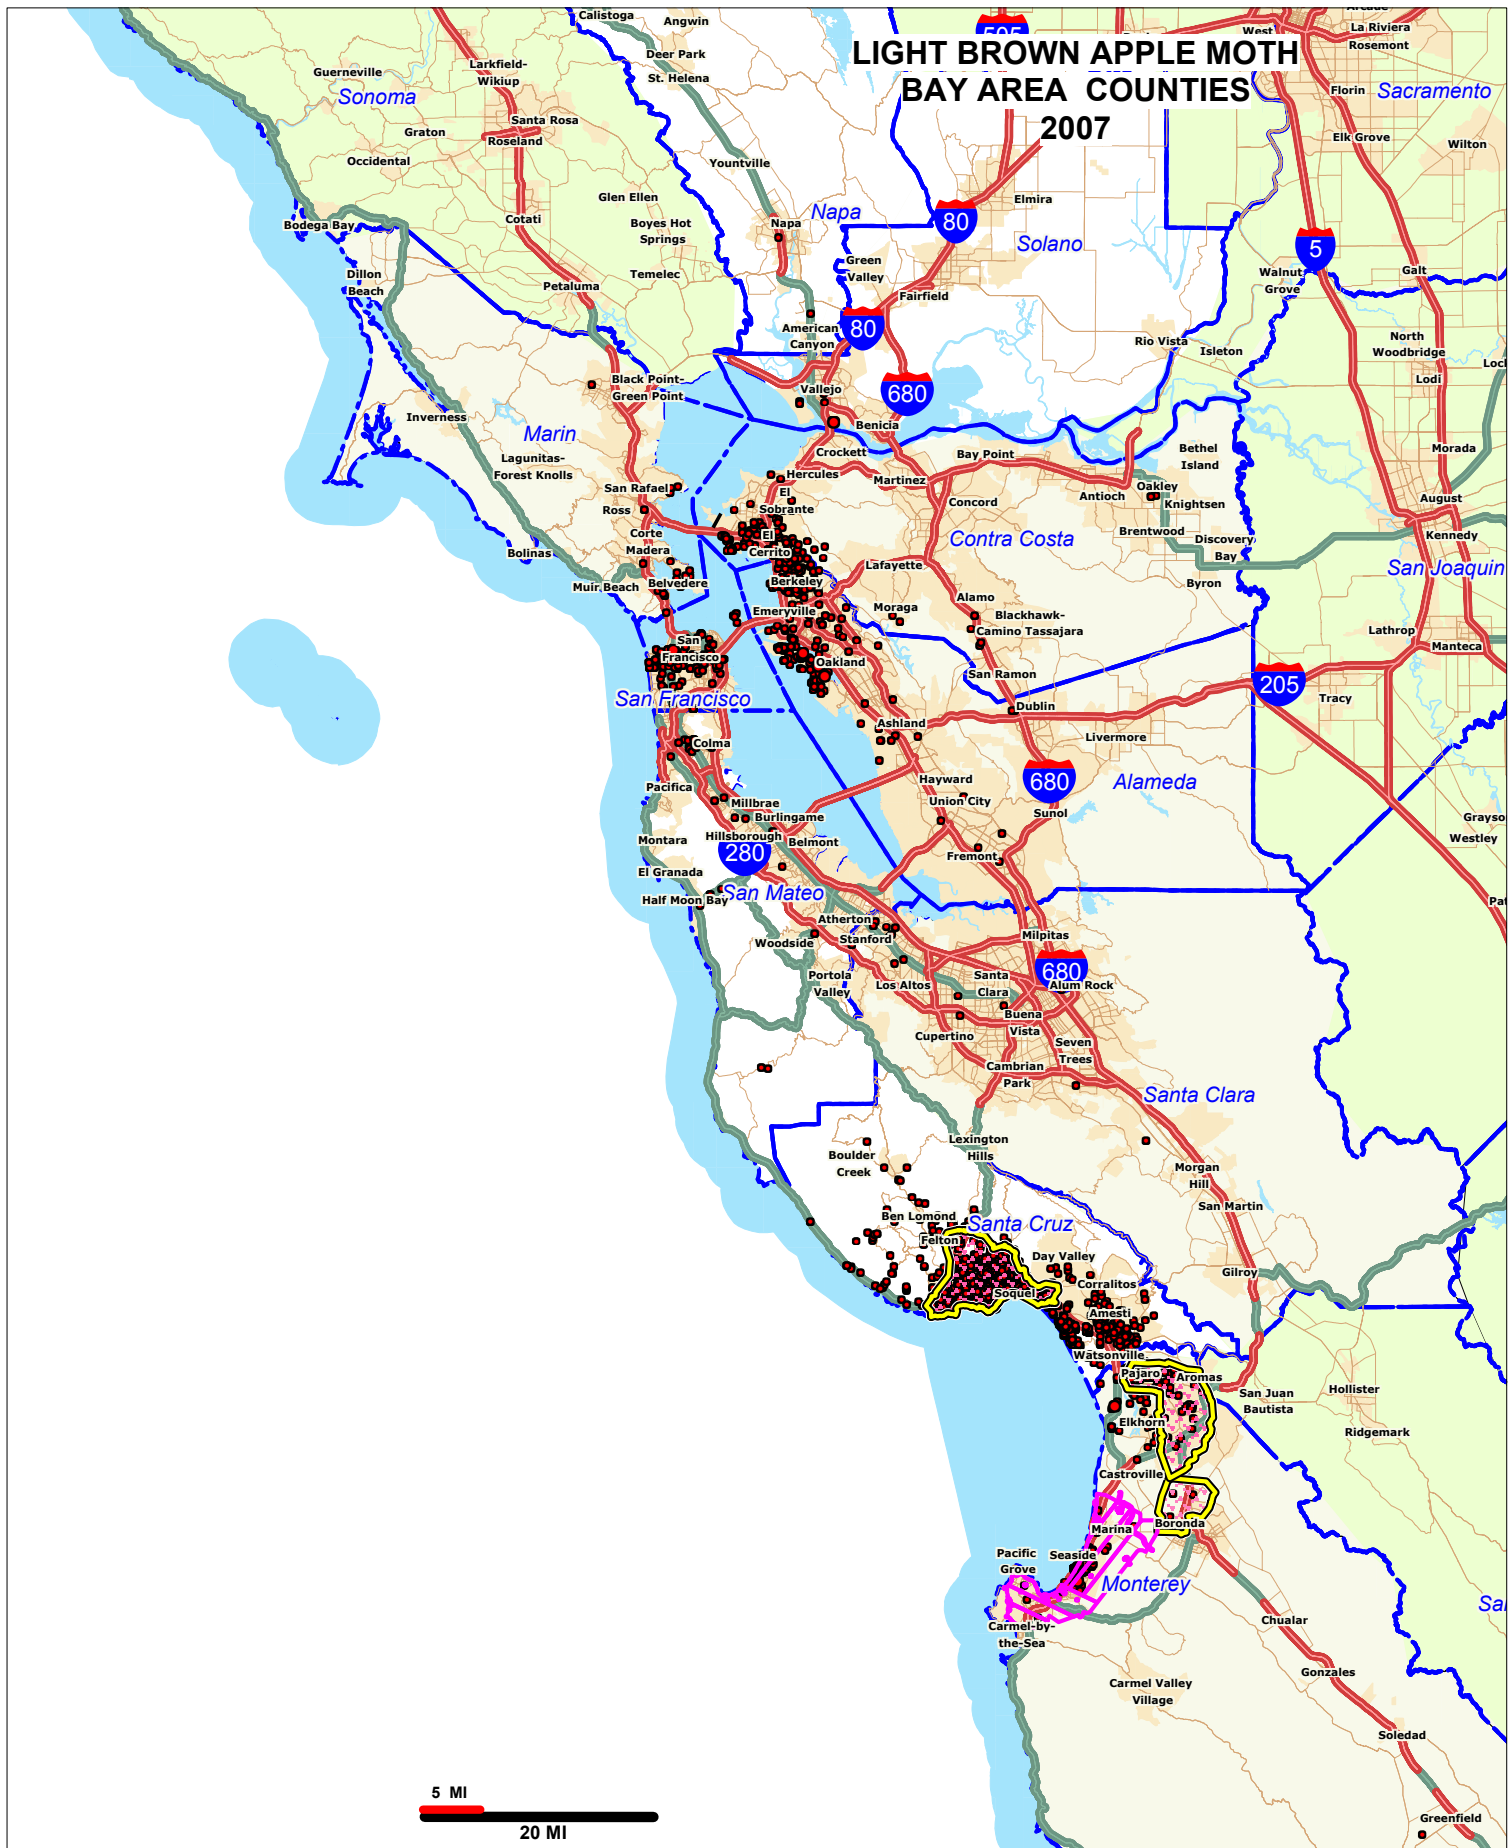

LIGHT BROWN APPLE MOTH BAY AREA COUNTIES 2007

10/19/07

 TRAP FIND

 AERIAL TREATMENT IN PROGRESS

 AERIAL TREATMENT BOUNDARY 10/19/07